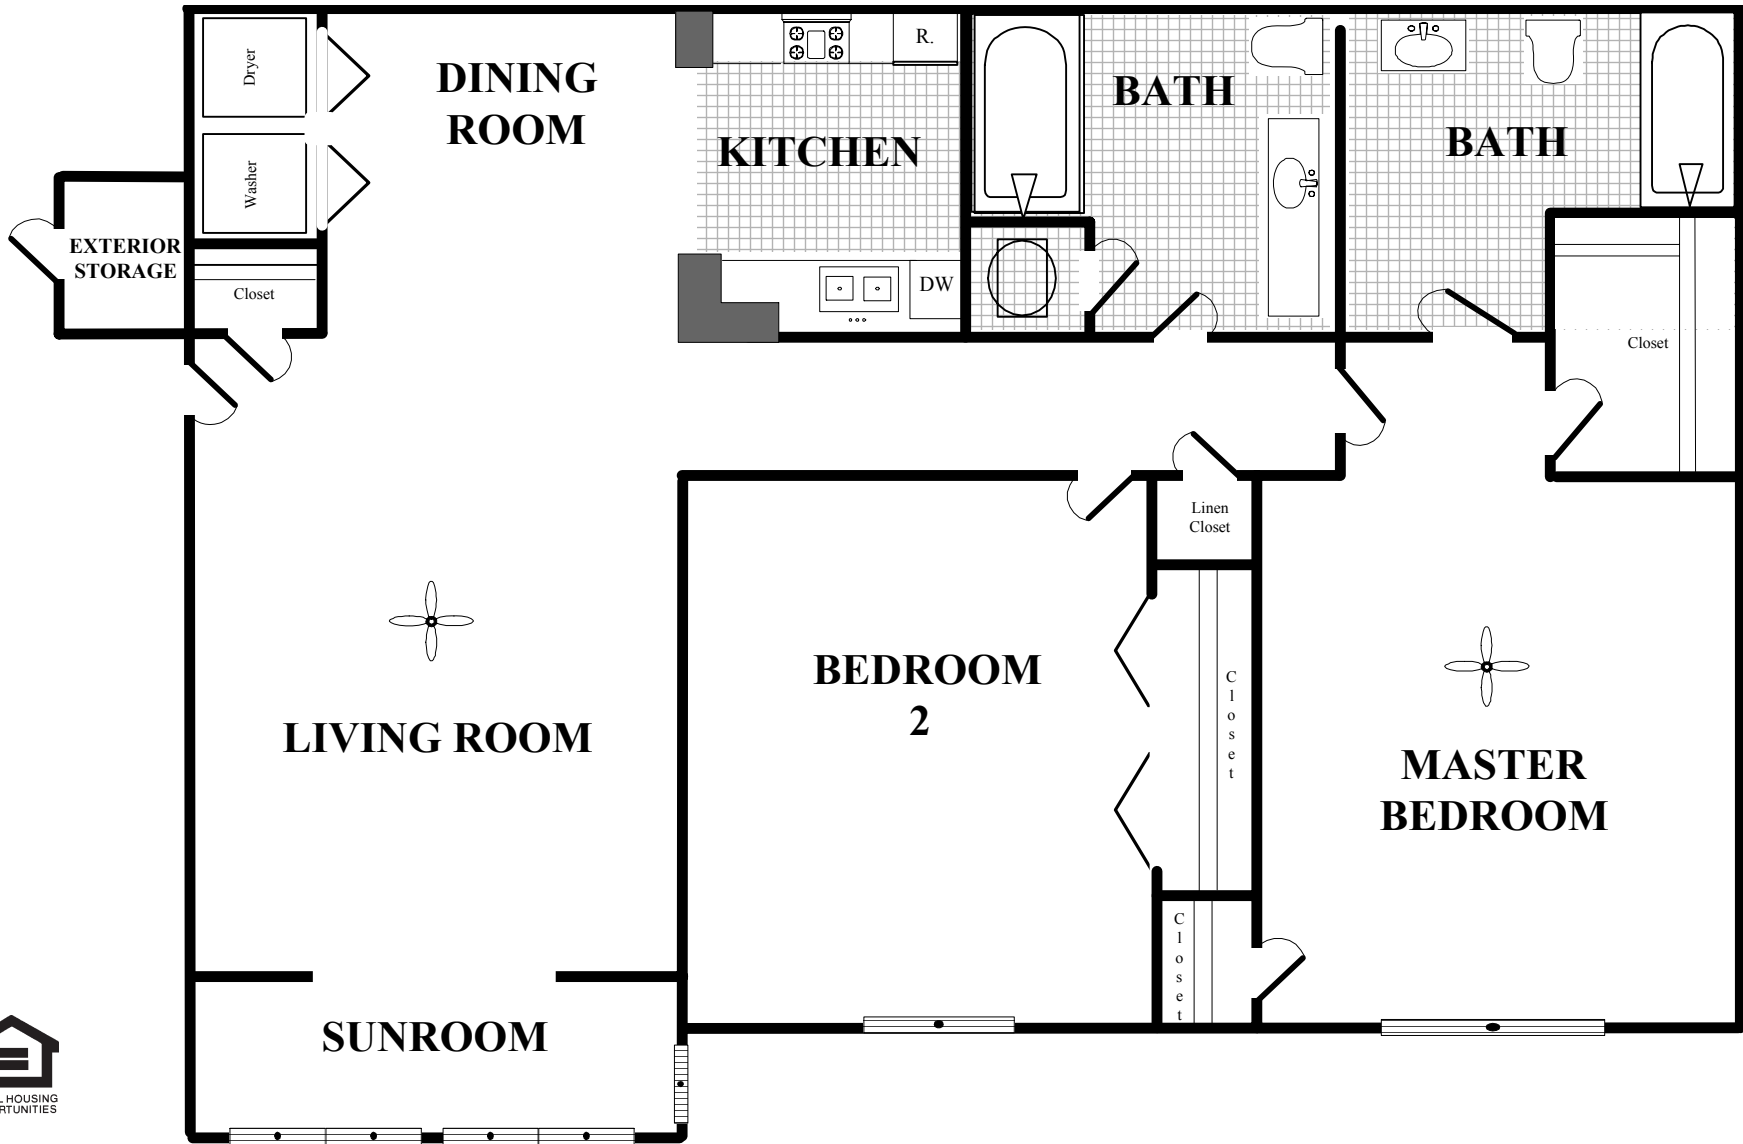

# FLOOR PLAN A

**GROVEWOOD PARK**  
Lithonia, GA

**1004 Square Feet**

**Two Bedroom, Two Bath**

**1153 Square Feet**

**Three Bedroom, Two Bath**

**1304 Square Feet**

**Three Bedroom, Two Bath**

**1082 Square Feet**

**Two Bedroom, Two Bath**

**1227 Square Feet**

**Three Bedroom, Two Bath**