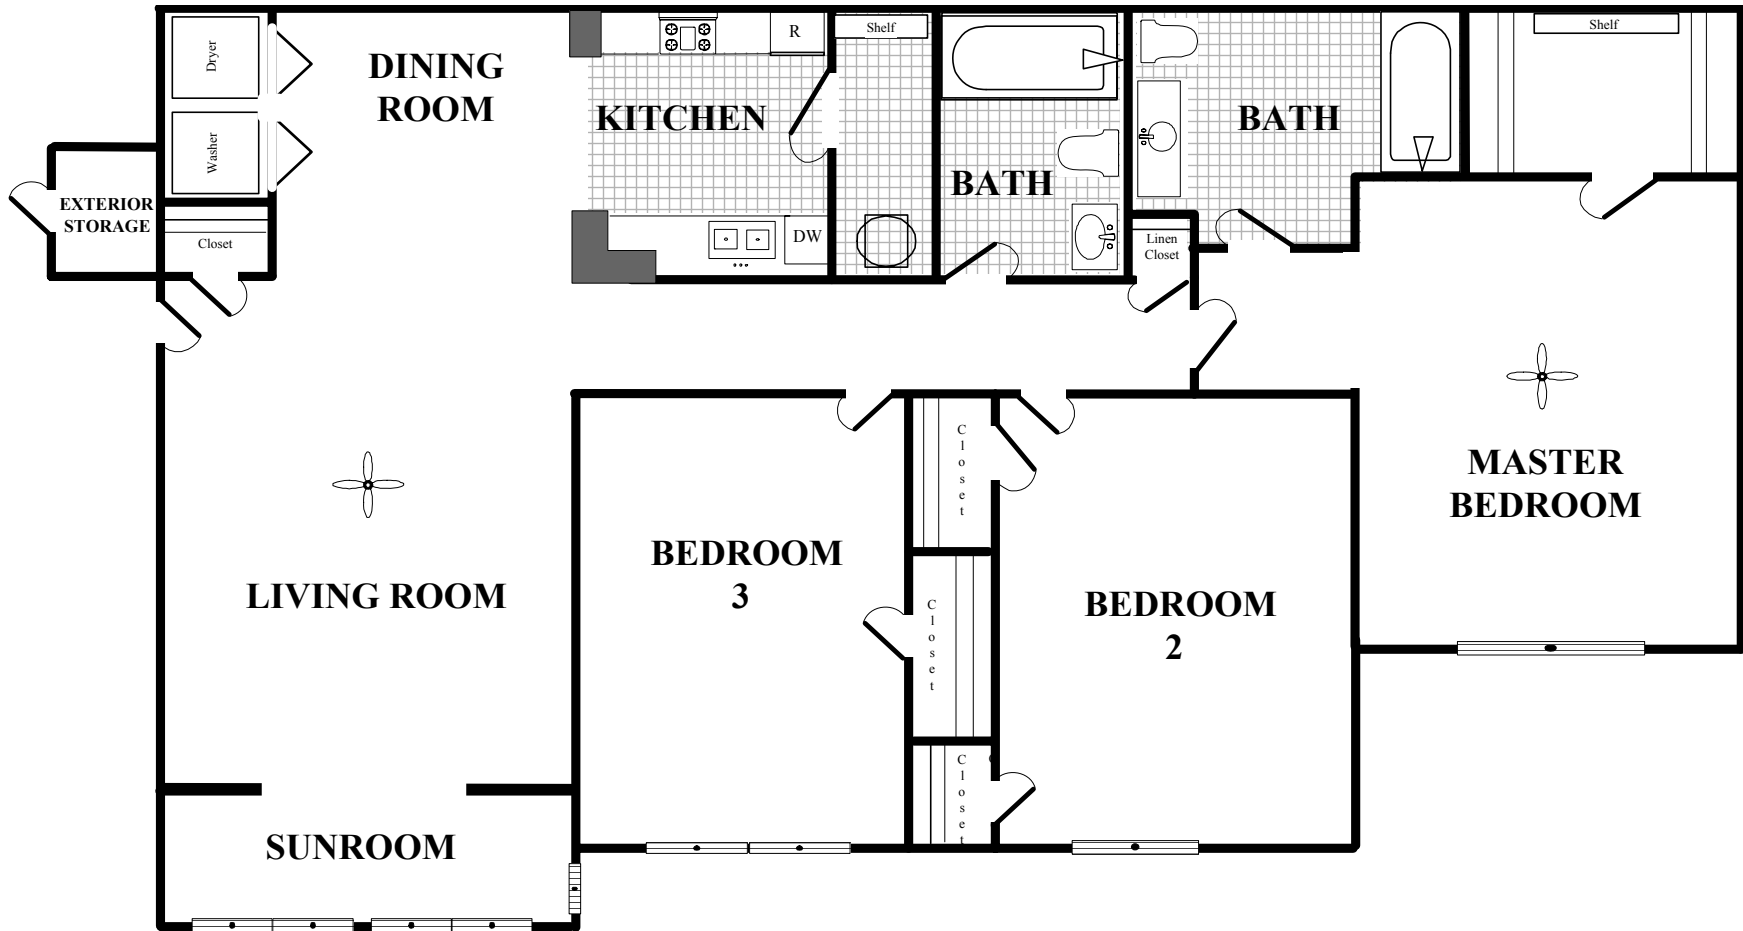

# FLOOR PLAN A

**GROVEWOOD PARK**  
Lithonia, GA

**1004 Square Feet**

**Two Bedroom, Two Bath**

**1153 Square Feet**

**Three Bedroom, Two Bath**

**1304 Square Feet**

**Three Bedroom, Two Bath**

**1082 Square Feet**

**Two Bedroom, Two Bath**

**1227 Square Feet**

**Three Bedroom, Two Bath**