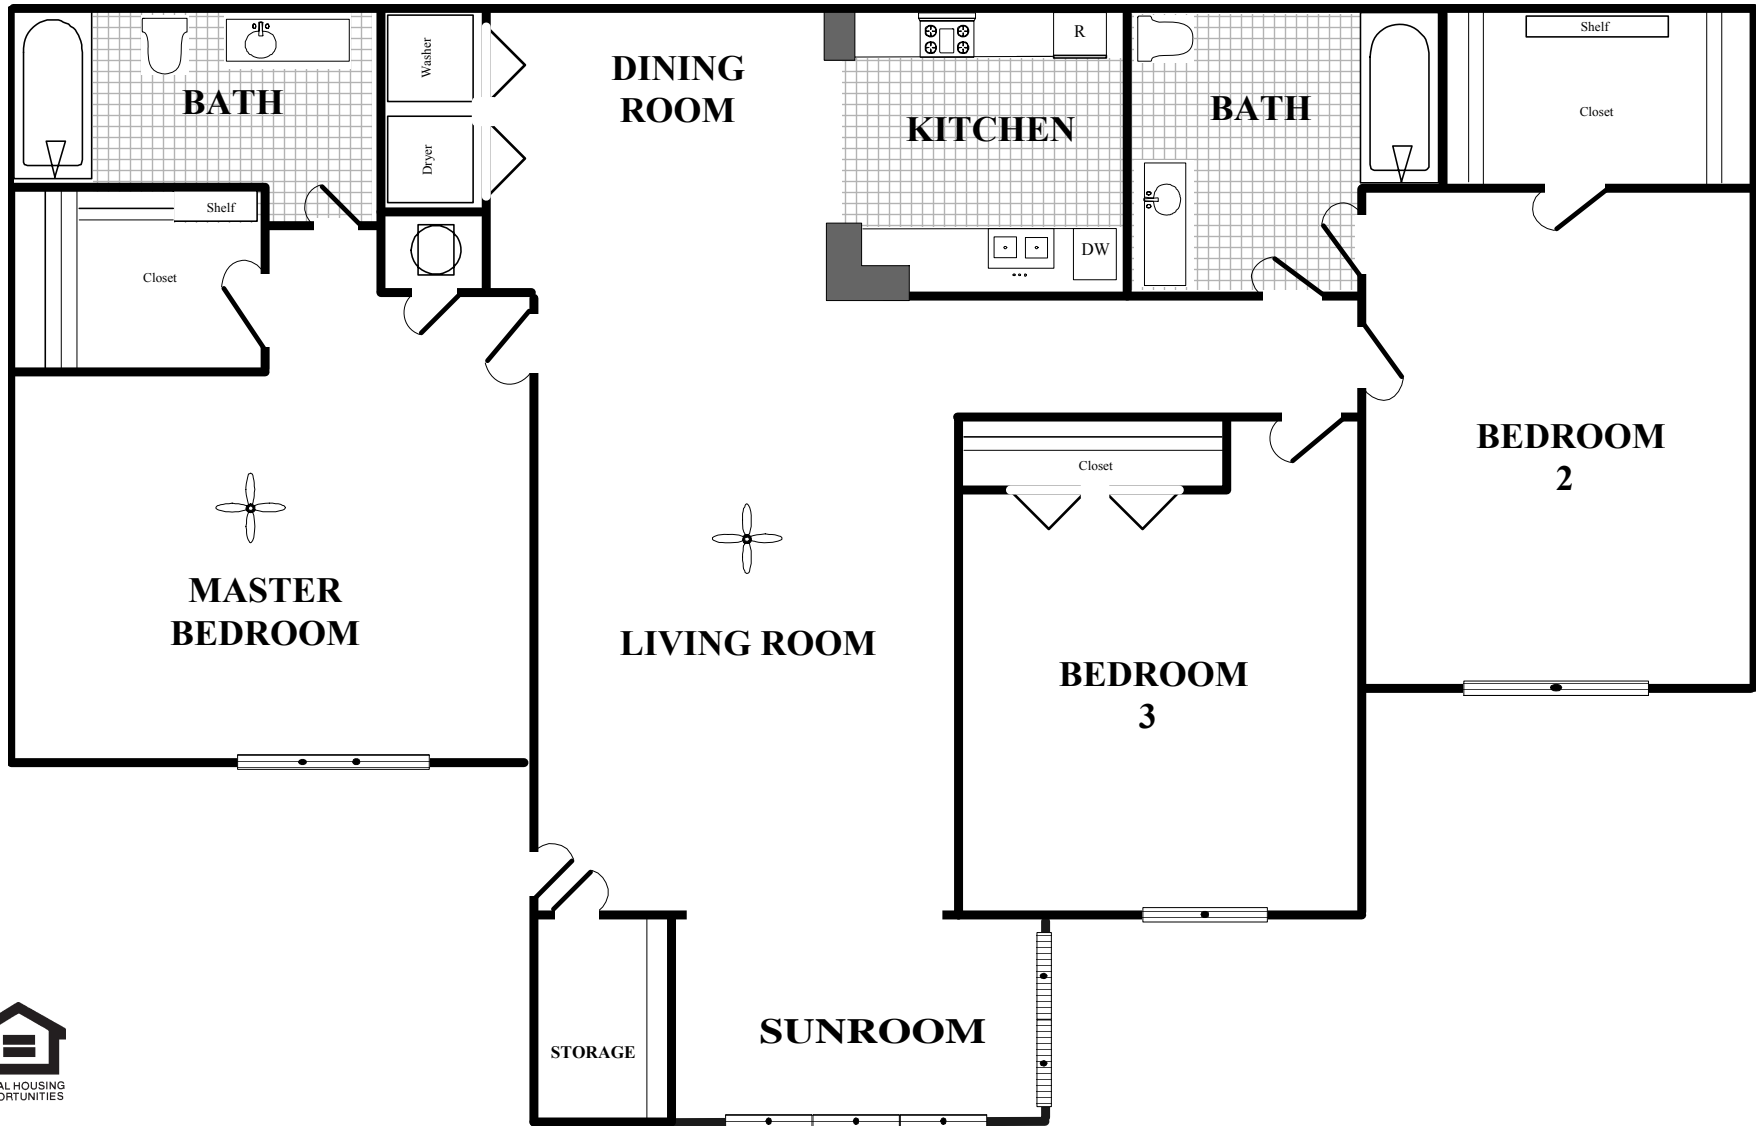

# FLOOR PLAN A

**GROVEWOOD PARK**  
Lithonia, GA

**1004 Square Feet**

**Two Bedroom, Two Bath**

**1153 Square Feet**

**Three Bedroom, Two Bath**

**1304 Square Feet**

**Three Bedroom, Two Bath**

**1082 Square Feet**

**Two Bedroom, Two Bath**

**1227 Square Feet**

**Three Bedroom, Two Bath**