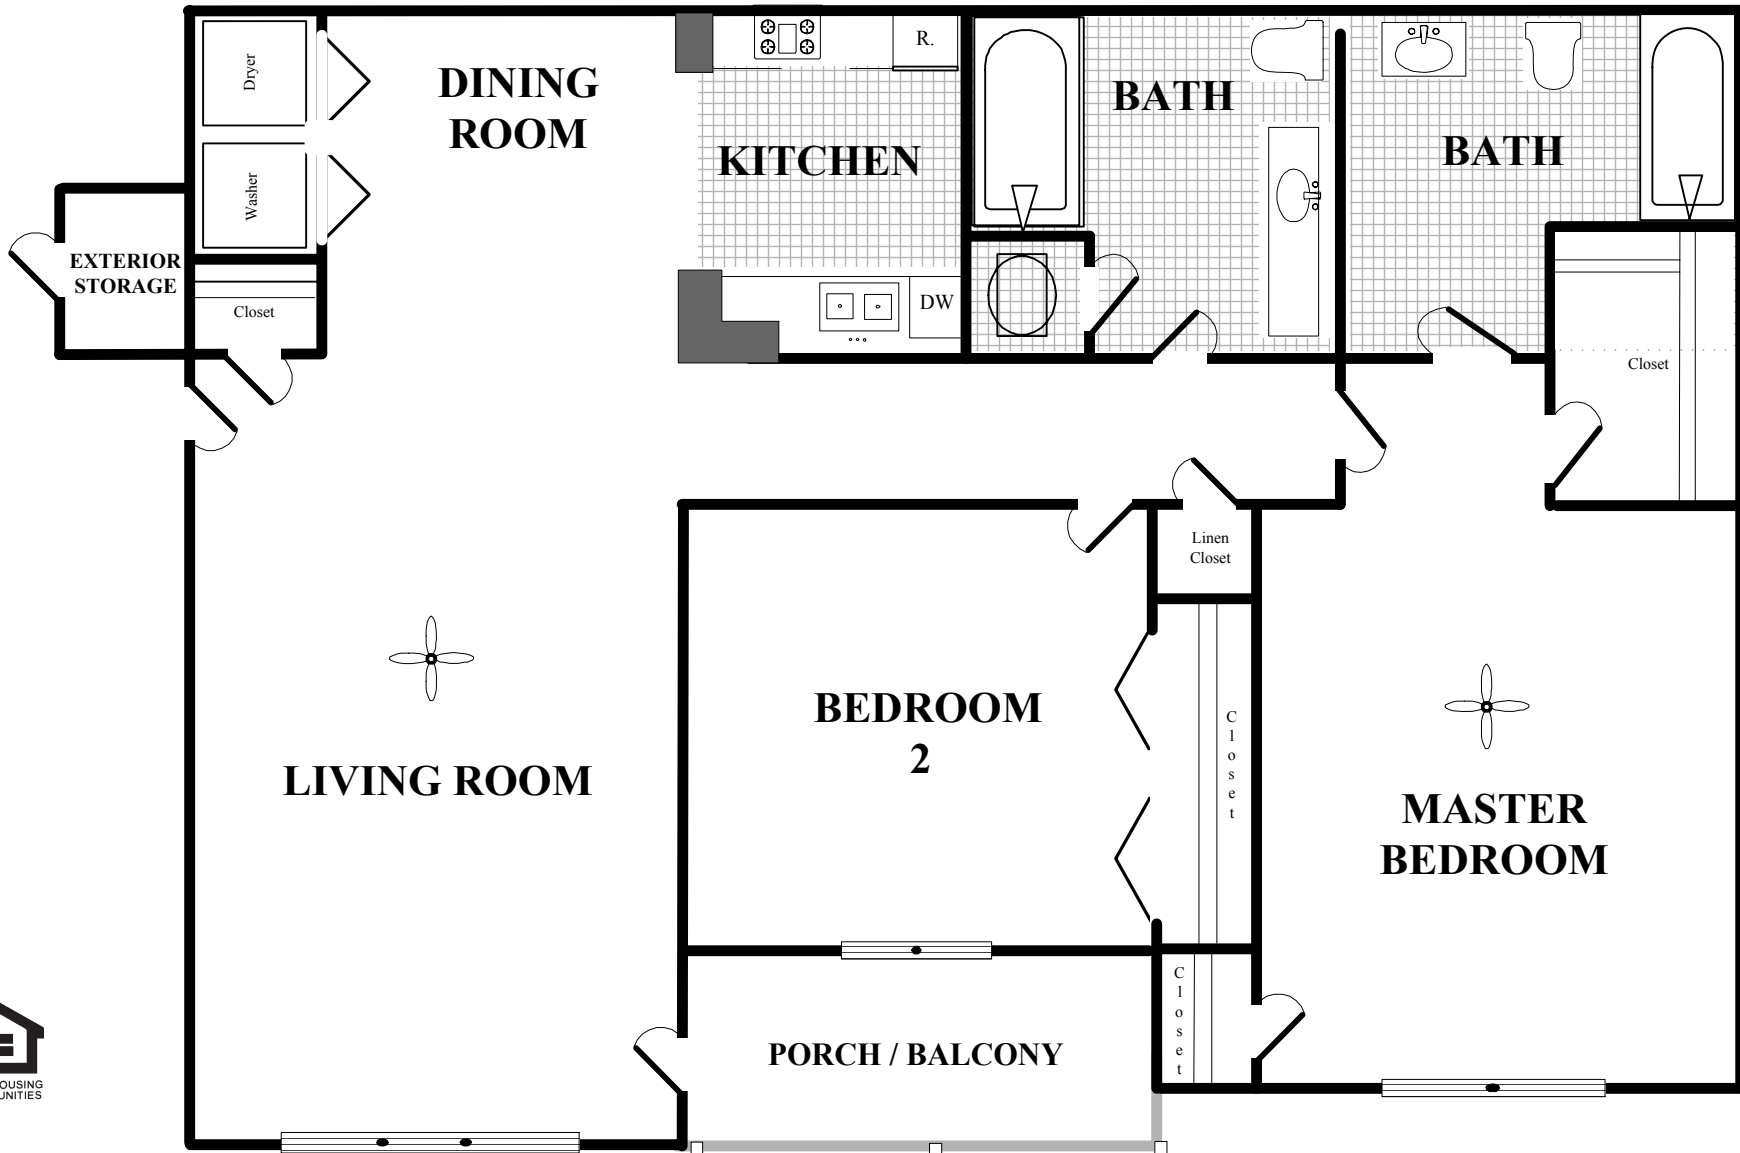

# FLOOR PLAN A

**GROVEWOOD PARK**  
Lithonia, GA

**1004 Square Feet**

**Two Bedroom, Two Bath**

**1153 Square Feet**

**Three Bedroom, Two Bath**

**1304 Square Feet**

**Three Bedroom, Two Bath**

**1082 Square Feet**

**Two Bedroom, Two Bath**

**1227 Square Feet**

**Three Bedroom, Two Bath**