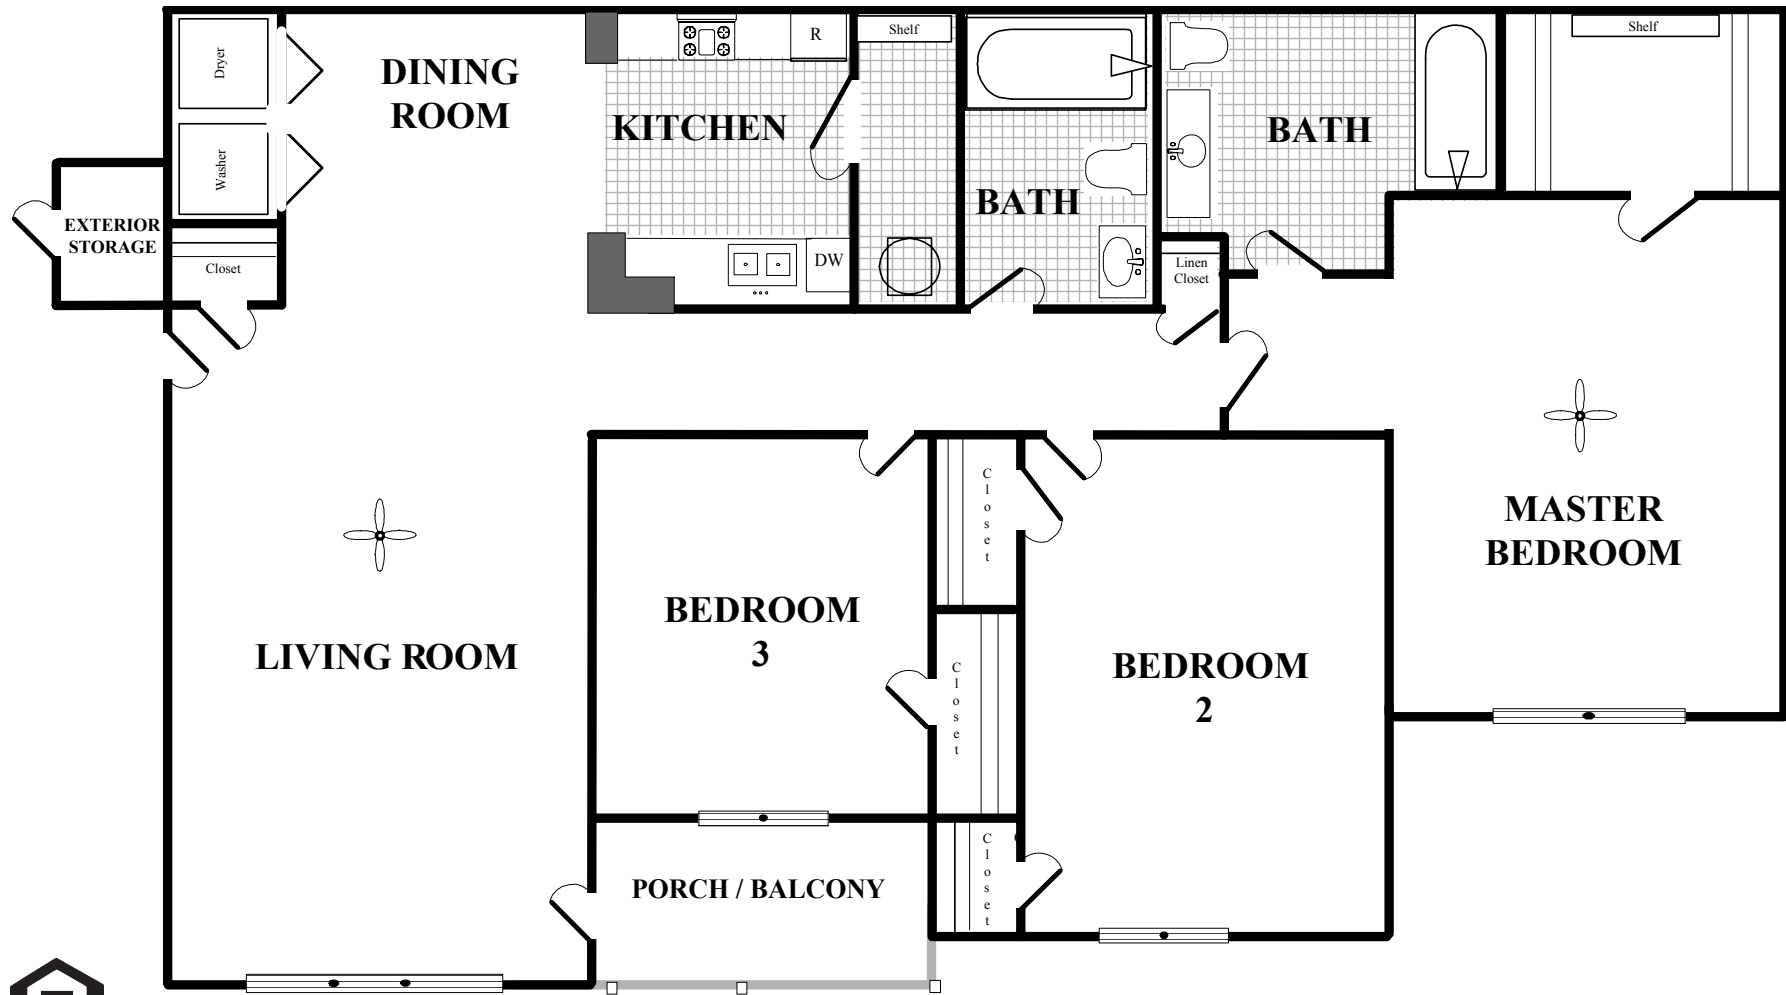

# FLOOR PLAN A

**GROVEWOOD PARK**  
Lithonia, GA

**1004 Square Feet**

**Two Bedroom, Two Bath**

**1153 Square Feet**

**Three Bedroom, Two Bath**

**1304 Square Feet**

**Three Bedroom, Two Bath**

**1082 Square Feet**

**Two Bedroom, Two Bath**

**1227 Square Feet**

**Three Bedroom, Two Bath**